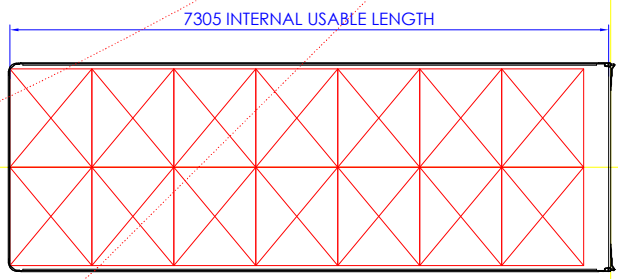

14 UK PALLETS
(1.2M X 1M)

TOTAL UK PALLET CAPACITY = 30

DON-BUR (Bodies & Trailers) Ltd
Mossfield Road, Adderley Green
Stoke-on-Trent, Staffordshire ST3 5BW

Tel: 01782 599 666

30 UK PALLET CAPACITY 'TEARDROP' DRAW BAR COMBINATION

Maximum C&U Length | Example Body Lengths | 30 UK Pallet Capacity

THIS SAMPLE DRAWING HAS BEEN CREATED FOR GUIDANCE AND ILLUSTRATIVE PURPOSES ONLY AND ALL MEASUREMENTS ARE SUBJECT TO FINAL ENGINEERING CLARIFICATION

Version
180109-DBC2