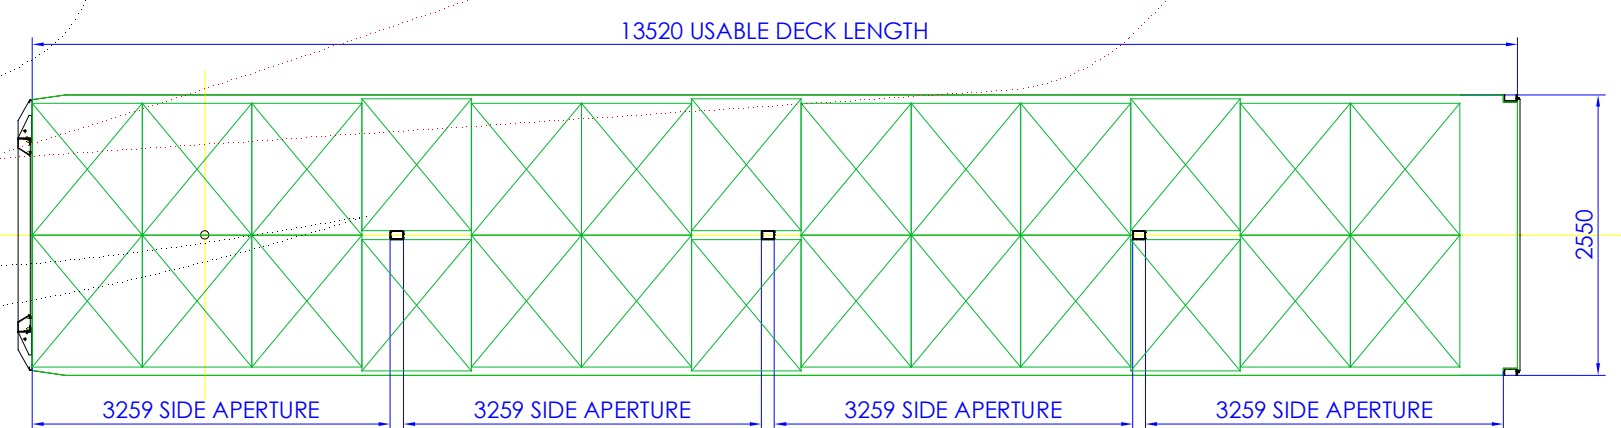

26 UK PALLETS
(1.2m x 1m)

CURTAINSIDED WEDGE FIXED DECK TRAILER

Maximum C&U Length | Typical Overall Height

THIS SAMPLE DRAWING HAS BEEN CREATED FOR GUIDANCE AND ILLUSTRATIVE PURPOSES ONLY AND ALL MEASUREMENTS ARE SUBJECT TO FINAL ENGINEERING CLARIFICATION

DON-BUR (Bodies & Trailers) Ltd
Mossfield Road, Adderley Green
Stoke-on-Trent, Staffordshire ST3 5BW

Tel: 01782 599 666

E-mail: sales@donbur.co.uk
Website: www.donbur.co.uk

Version

180207-PMTDD
-STR